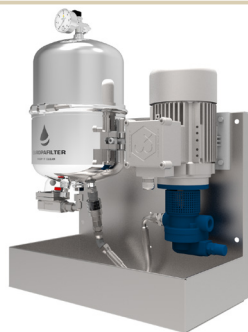

Oil cleaning: A simple solution for an invisible problem

A Simple, environmentally friendly solution for increased uptime and process availability. Investing in oil cleaning gives your company a better economy.

EF2115SV-Ex

Offline oil cleaner

Removes all types of contamination:

- Explosion proof II 3/2 G Ex de IIC T4
- Soft and hard particles down to $\geq 0,1 \mu\text{m}$
- Bacteria
- Water (free and emulsified)
- Oxidation products (sludge and resin).

Benefits:

- Cost effective maintenance
- No oil changes = Environmentally friendly
- Change filters instead of changing oil
- Increased machine lifetime
- Less downtime
- No oxidation in oil